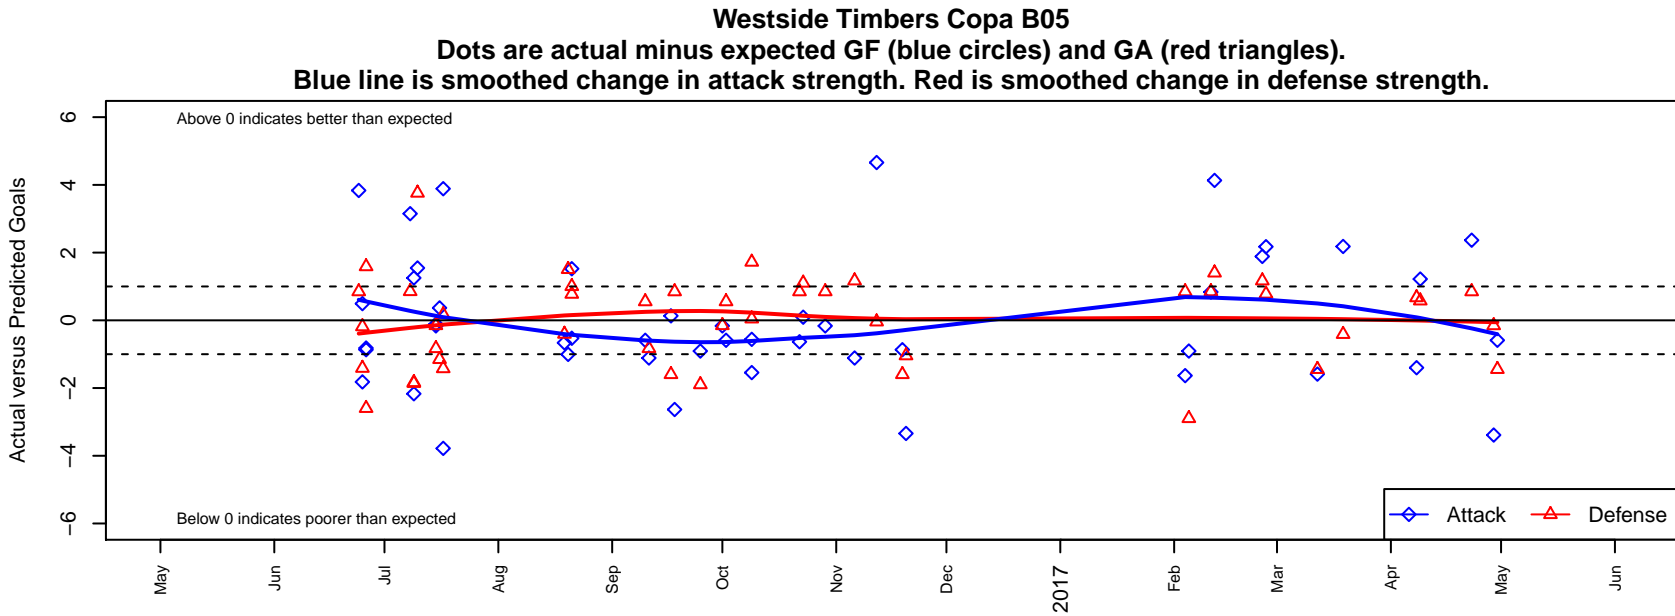

Westside Timbers Copa B05

Westside Timbers
 Beaverton, OR
 B05 total strength=1075
 attack=3.38 defense=1.99
 fall league = PTT B05 Premier Green
 spr league = Spr OYS B05 Premier Green

alt names used:
 WT 05B Copa
 Westside Timbers B05 Copa
 WESTSIDE TIMBERSBU05 COPA
 Westside Timbers 05B Copa
 Westside Timbers 05B Copa
 Westside Timbers 05B Copa

Venues played:
 2016 Clash At the Border Gold U12
 2016 PCU Summer Classic U13 Gold
 2016 Beaverton Cup BU12 Gold
 2016 NWCL 05
 2016 PTT B05 Premier Green
 2016 Spr OYS B05 Premier Green
 2016 OYS State Cup B05

**attack and defense variance (black dot)
relative to other teams
and top 10 in region**

**attack and defense rating
relative to others at age
and all opponents in last 13 months**

Performance relative to 13 month average