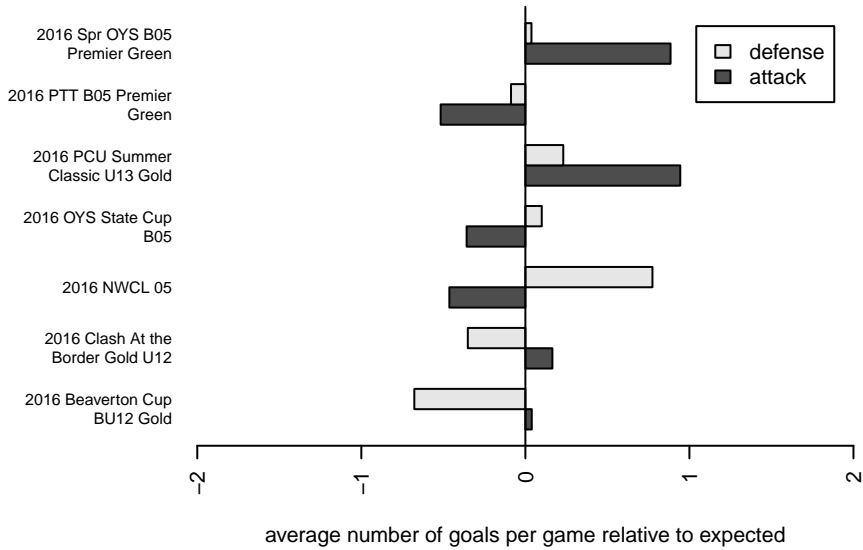

Westside Timbers Copa B05

Westside Timbers
 Beaverton, OR
 B05 total strength=1075
 attack=3.38 defense=1.99
 fall league = PTT B05 Premier Green
 spr league = Spr OYS B05 Premier Green

alt names used:
 WT 05B Copa
 Westside Timbers B05 Copa
 WESTSIDE TIMBERSBU05 COPA
 Westside Timbers 05B Copa
 Westside Timbers 05B Copa
 Westside Timbers 05B Copa

Venues played:
 2016 Clash At the Border Gold U12
 2016 PCU Summer Classic U13 Gold
 2016 Beaverton Cup BU12 Gold
 2016 NWCL 05
 2016 PTT B05 Premier Green
 2016 Spr OYS B05 Premier Green
 2016 OYS State Cup B05

**attack and defense variance (black dot)
relative to other teams
and top 10 in region**

**attack and defense rating
relative to others at age
and all opponents in last 13 months**

Performance relative to 13 month average