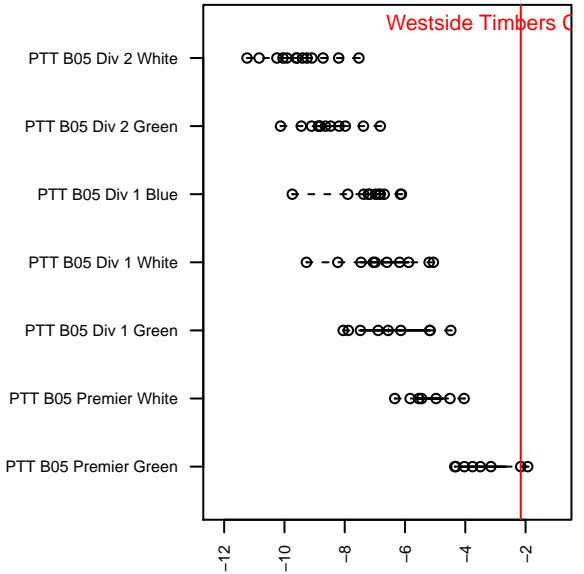

Westside Timbers Copa B05

Westside Timbers
 Beaverton, OR
 B05 total strength=1075
 attack=3.38 defense=1.99
 fall league = PTT B05 Premier Green
 spr league = Spr OYS B05 Premier Green

alt names used:
 WT 05B Copa
 Westside Timbers B05 Copa
 WESTSIDE TIMBERSBU05 COPA
 Westside Timbers 05B Copa
 Westside Timbers 05B Copa
 Westside Timbers 05B Copa

Venues played:
 2016 Clash At the Border Gold U12
 2016 PCU Summer Classic U13 Gold
 2016 Beaverton Cup BU12 Gold
 2016 NWCL 05
 2016 PTT B05 Premier Green
 2016 Spr OYS B05 Premier Green
 2016 OYS State Cup B05

**attack and defense variance (black dot)
relative to other teams
and top 10 in region**

**attack and defense rating
relative to others at age
and all opponents in last 13 months**

Performance relative to 13 month average